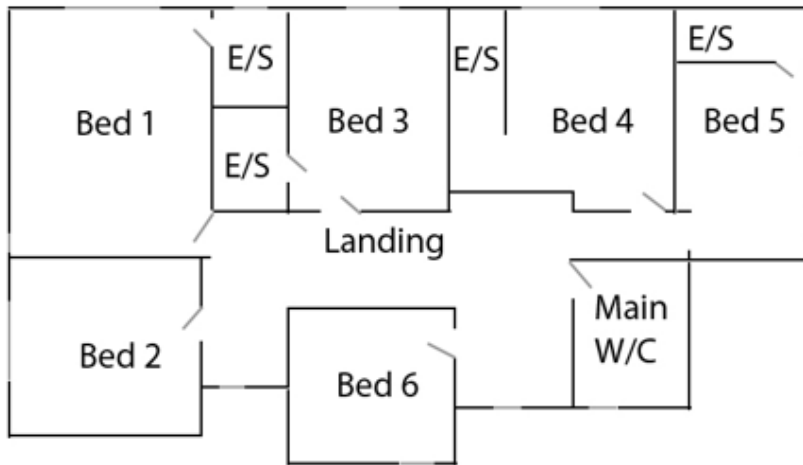

LIST OF BEDROOMS & FLOOR PLANS AT CHURCHSIDE MANOR

BEDROOMS – sleeps 14 in 7 bedrooms

Bedroom	Beds	Sleeps	Features
Bedroom 1	Super king size bed - can be divided into two single beds	2	Ensuite with a bath
Bedroom 2	Super king size bed - can be divided into two single beds	2	Shared bathroom
Bedroom 3	Super king size bed - can be divided into two single beds	2	Ensuite with a bath
Bedroom 4	King size bed	2	Ensuite shower room
Bedroom 5	Double bed	2	Ensuite shower room
Bedroom 6	King size bed	2	Shared bathroom
Bedroom 7 (Play rooms)	Double sofa bed	2	Separate bathroom with shower
Total		14	

GROUND FLOOR

FIRST FLOOR

SECOND FLOOR