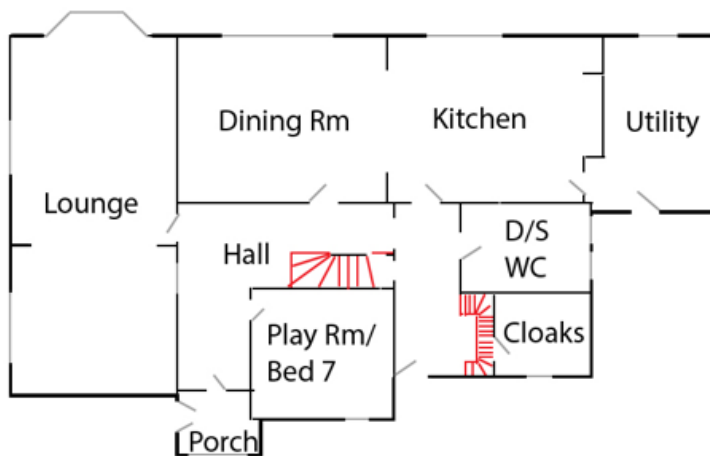

LIST OF BEDROOMS & FLOOR PLANS AT CHURCHSIDE MANOR

BEDROOMS – sleeps 14 in 7 bedrooms

Bedroom	Beds	Sleeps	Features
Bedroom 1	Super king size bed - can be divided into two single beds	2	Ensuite with a bath
Bedroom 2	Super king size bed - can be divided into two single beds	2	Shared bathroom
Bedroom 3	Super king size bed - can be divided into two single beds	2	Ensuite with a bath
Bedroom 4	King size bed	2	Ensuite shower room
Bedroom 5	Double bed	2	Ensuite shower room
Bedroom 6	King size bed	2	Shared bathroom
Bedroom 7 (Play rooms)	Double sofa bed	2	Separate bathroom with shower
Total		14	

GROUND FLOOR

FIRST FLOOR

SECOND FLOOR